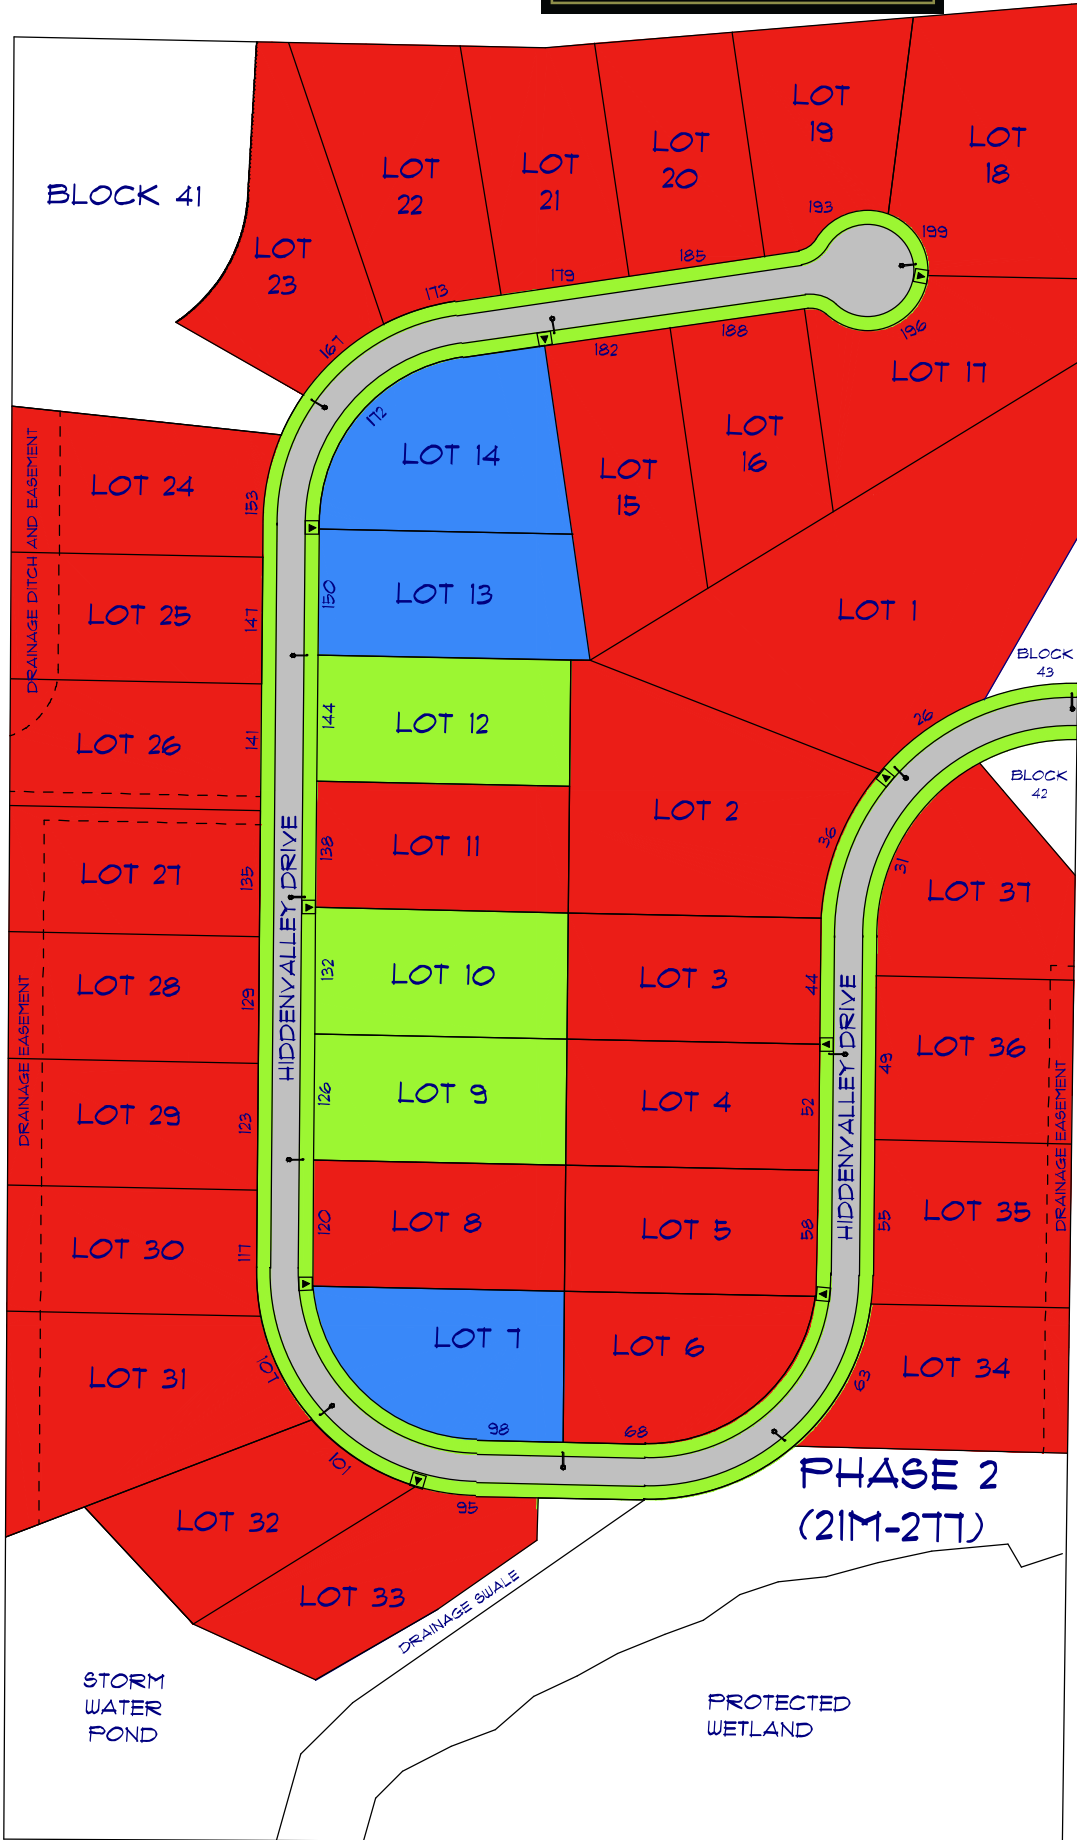

Hearth Stone Ridge
ESTATES
 PHASE 2

- LEGEND**
- AVAILABLE
 - CONDITIONAL
 - SOLD
 - MODEL HOME
 - INVENTORY HOME
 - STREET LIGHT
 - ELECTRICAL TRANSFORMER
 - BUILDING AREA