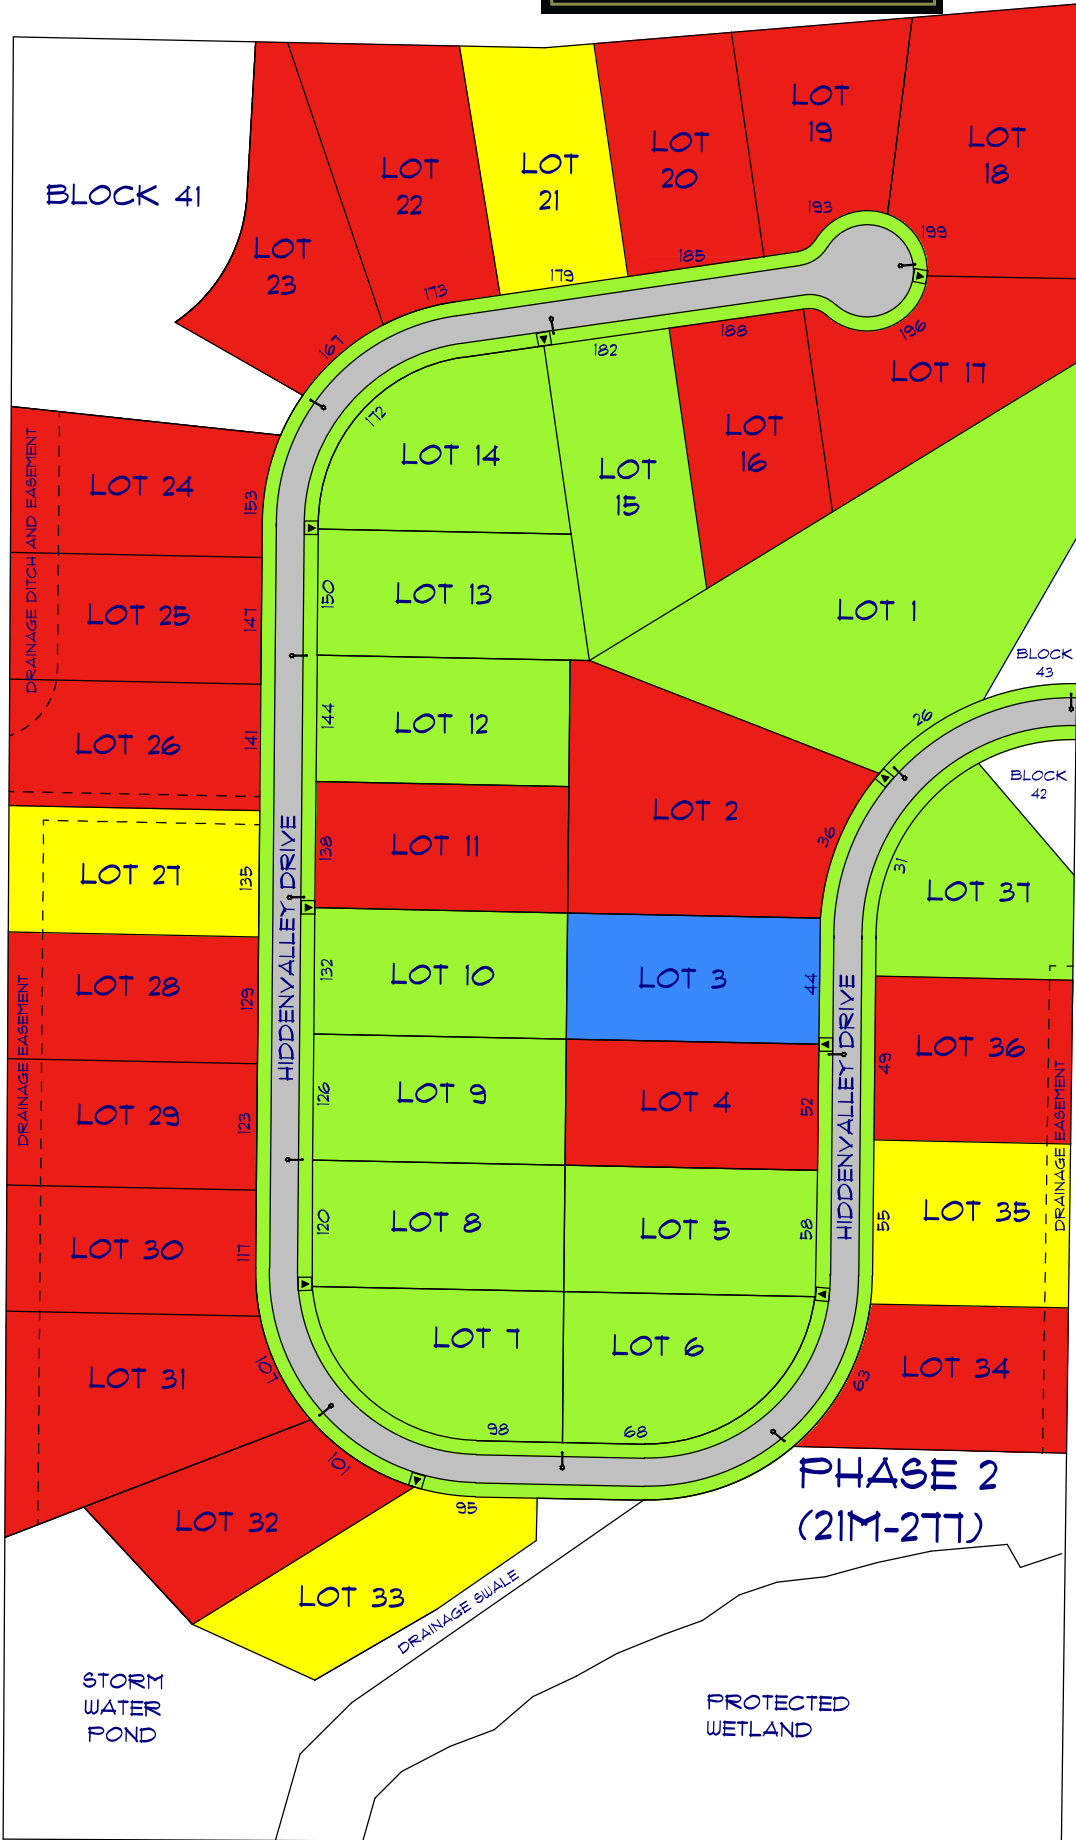

Hearth Stone Ridge
ESTATES
 PHASE 2

- LEGEND**
- AVAILABLE
 - CONDITIONAL
 - SOLD
 - MODEL HOME
 - INVENTORY HOME
 - STREET LIGHT
 - ▼ ELECTRICAL TRANSFORMER
 - BUILDING AREA

**PHASE 2
 (21M-277)**