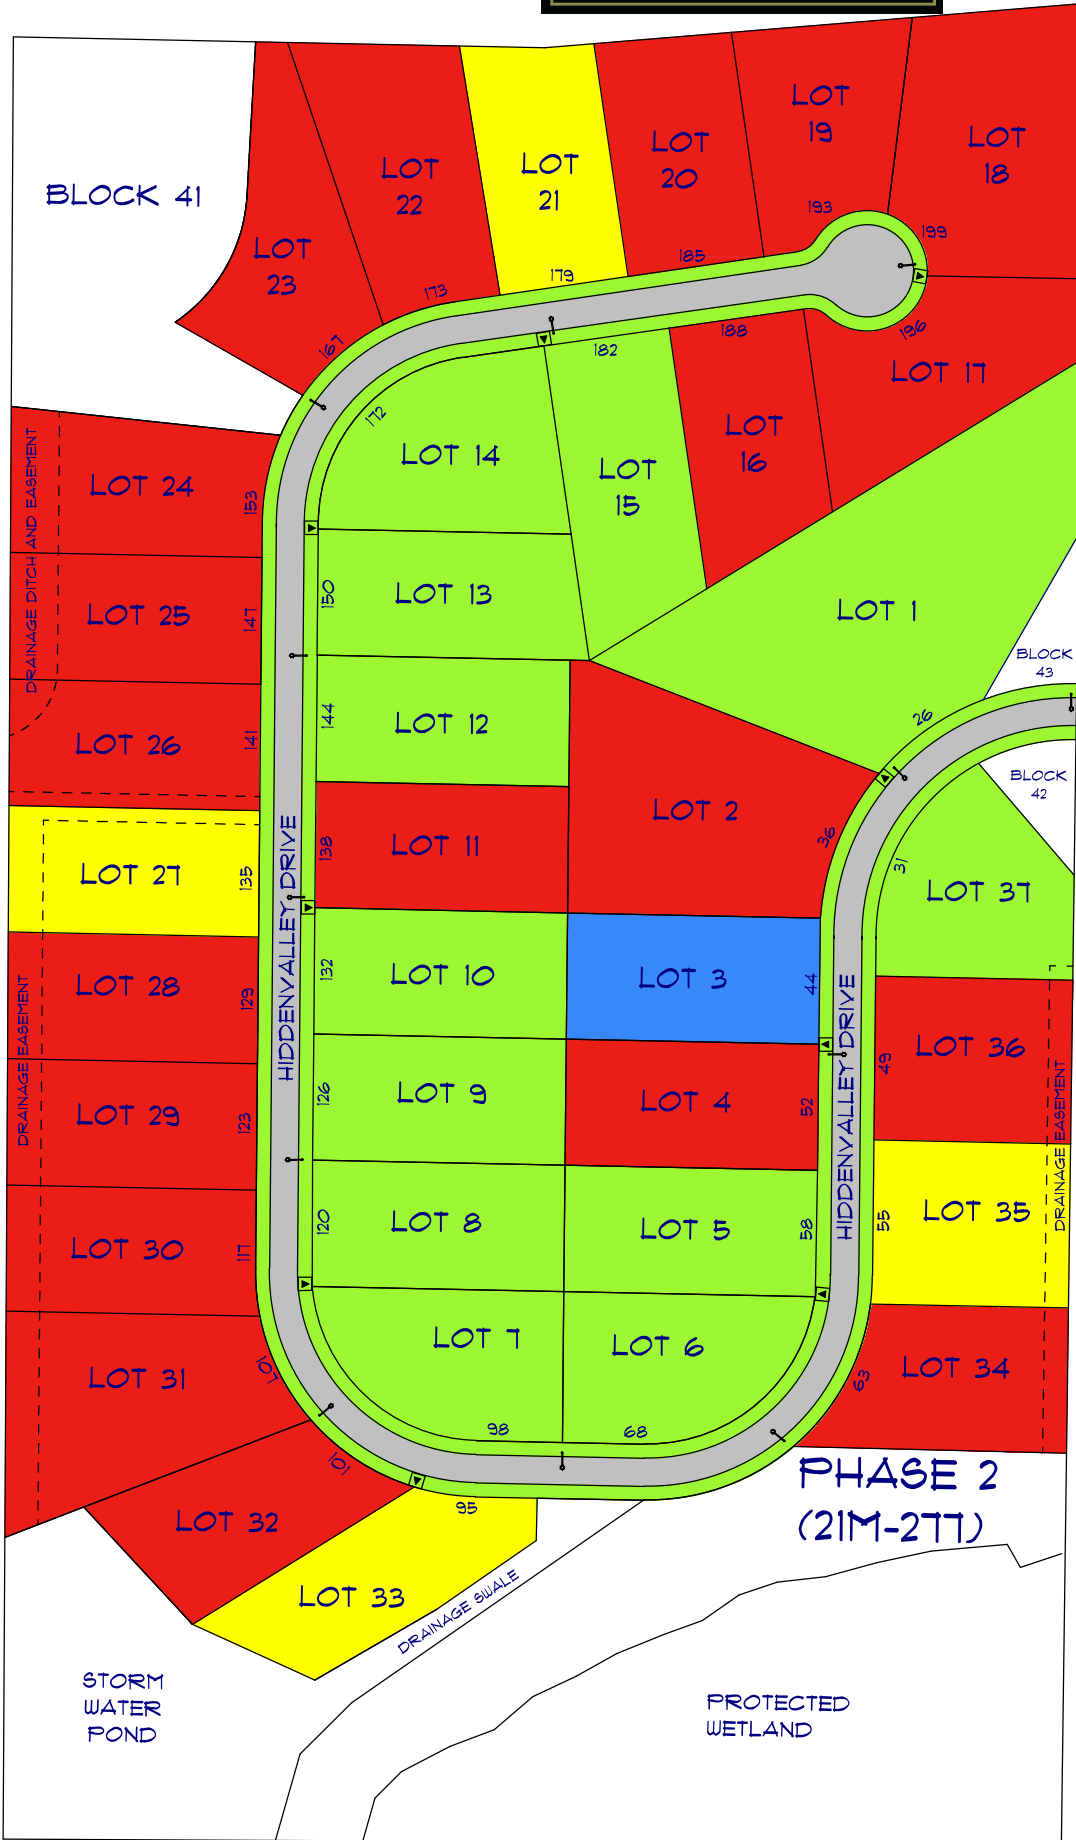

Hearth Stone Ridge
ESTATES
 PHASE 2

- LEGEND**
- AVAILABLE
 - CONDITIONAL
 - SOLD
 - MODEL HOME
 - INVENTORY HOME
 - STREET LIGHT
 - ▼ ELECTRICAL TRANSFORMER
 - BUILDING AREA