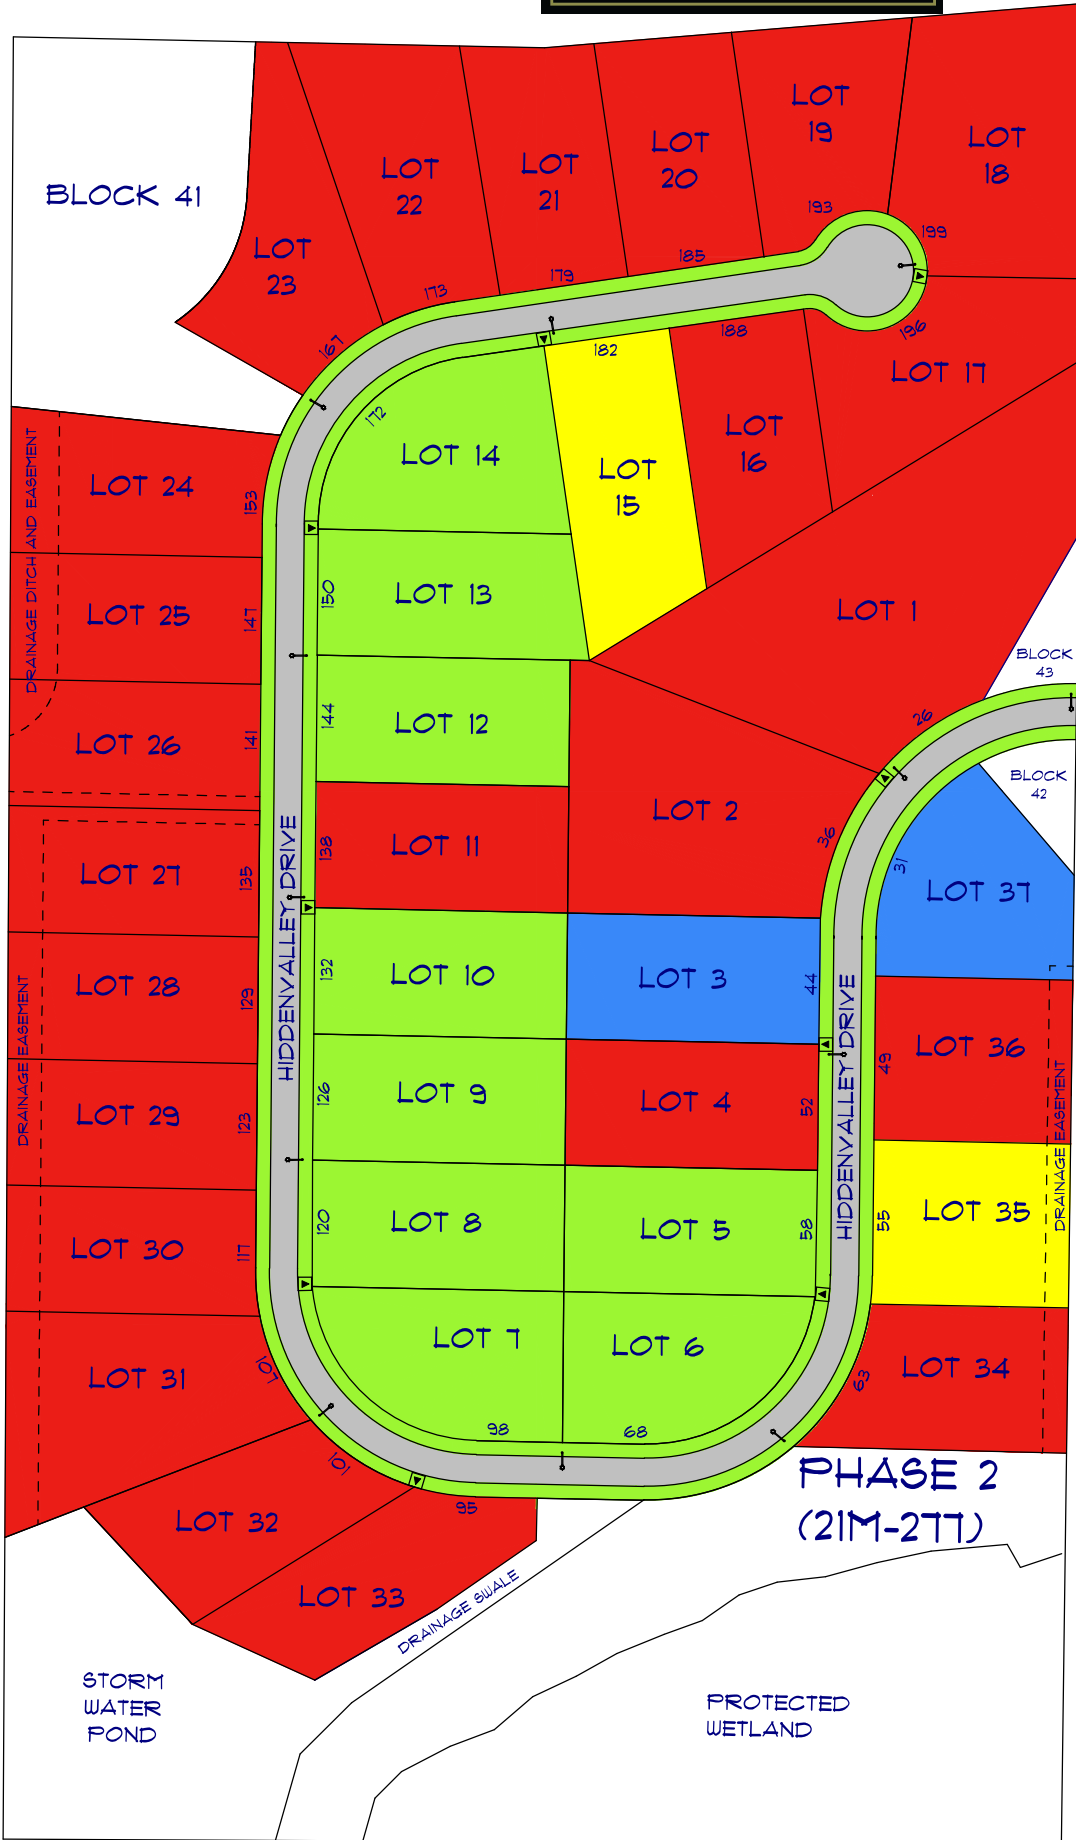

Hearth Stone Ridge
ESTATES
 PHASE 2

- LEGEND**
- AVAILABLE
 - CONDITIONAL
 - SOLD
 - MODEL HOME
 - INVENTORY HOME
 - STREET LIGHT
 - ▼ ELECTRICAL TRANSFORMER
 - BUILDING AREA

**PHASE 2
 (21M-277)**